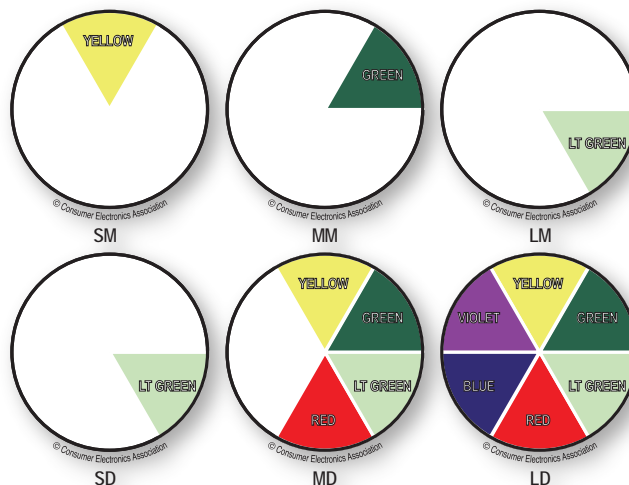

ANTENNA REFERENCE CHART METRIC

ANTENNA SERIES	MODEL	TYPE	RECEPTION RANGE (km)		AVERAGE GAIN (dB)			ANTENNA SIZE (cm)			TURNING RADIUS (cm)	SHIPS VIA UPS	CEA
			VHF/FM	UHF	VHF Lo	VHF Hi	UHF	Length	Width (max)	Height			
CROSSFIRE	3671	U/V/FM	161+	96+	5.6	10.9	10.0	439.4	279.4	89.9	243.1	Yes	LD
	3678	U/V/FM	96	96	4.7	8.2	8.6	383.5	279.4	89.9	219.7		LD
	3679	U/V/FM	80	96	4.0	8.1	9.5	309.9	279.4	89.9	196.9		LD
	3677	U/V/FM	72	72	2.3	7.9	8.5	246.4	279.4	89.9	168.9		MD
ADVANTAGE	2001	U/V/FM	72	48	-3.5	0.0	2.0	68.6	215.4	7.0	111.3	Yes	LM
	3014	U/V/FM	40	24	0.7	4.6	5.1	133.4	212.3	5.7	101.6		SD
	3016	U/V/FM	72	48	1.2	7.9	7.7	167.6	212.3	55.9	104.1		MD
	3018	U/V/FM	96	64	2.3	8.2	8.4	287.7	241.3	55.9	147.1		LD
	3020	U/V/FM	161	96	3.6	8.6	9.5	386.7	241.3	55.9	239.8		LD
SPECIAL MARKETS	3000A	U/V	72	48	Amplified Antenna			63.5 (circular)			6.4	N/A	SM
	3010	U/V/FM	72	48	-4.6	0.5	-1.6	38.1	139.7	5.7	76.2	LM	
UHF ONLY	4221	UHF	N/A	72	N/A	N/A	10.2	10.2	50.8	91.4	25.4	Yes	LD
	4228	UHF	N/A	96	N/A	N/A	12.0	12.7	100.3	91.4	50.8		LD

ENGLISH

ANTENNA SERIES	MODEL	TYPE	RECEPTION RANGE (miles)		AVERAGE GAIN (dB)			ANTENNA SIZE (in.)			TURNING RADIUS (in.)	SHIPS VIA UPS	CEA
			VHF/FM	UHF	VHF Lo	VHF Hi	UHF	Length	Width (max)	Height			
CROSSFIRE	3671	U/V/FM	100	60+	5.6	10.9	10.0	173	110	35.4	95.7	Yes	LD
	3678	U/V/FM	60	60	4.7	8.2	8.6	151	110	35.4	86.5		LD
	3679	U/V/FM	50	60	4.0	8.1	9.5	122	110	35.4	77.5		LD
	3677	U/V/FM	45	45	2.3	7.9	8.5	97	110	35.4	66.5		MD
ADVANTAGE	2001	U/V/FM	45	30	-3.5	0.0	2.0	27	84.8	2.75	43.8	Yes	LM
	3014	U/V/FM	25	15	0.7	4.6	5.1	52.5	83.6	2.25	40		SD
	3016	U/V/FM	45	30	1.2	7.9	7.7	66	83.6	22	41		MD
	3018	U/V/FM	60	40	2.3	8.2	8.4	113.25	95	22	57.9		LD
	3020	U/V/FM	100	60	3.6	8.6	9.5	152.25	95	22	94.4		LD
SPECIAL MARKETS	3000A	U/V	45	30	Amplified Antenna			25 in. (circular)			2.5	N/A	SM
	3010	U/V/FM	45	30	-4.6	0.5	-1.6	15	55	2.25	30	LM	
UHF ONLY	4221	UHF	N/A	45	N/A	N/A	10.2	4	20	36	10	Yes	LD
	4228	UHF	N/A	60	N/A	N/A	12.0	5	39.5	36	20		LD