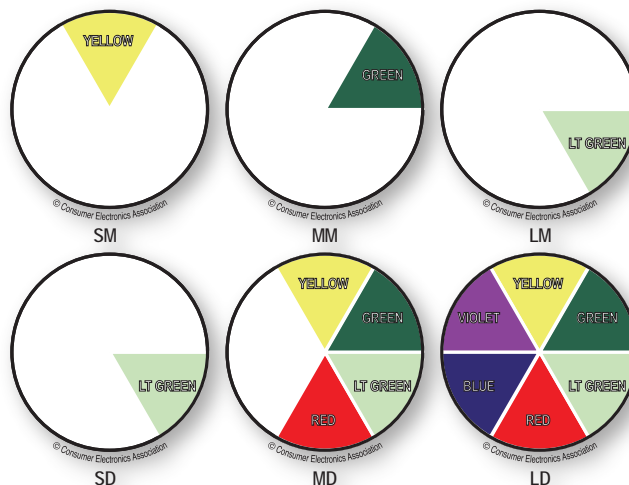

**ANTENNA REFERENCE CHART METRIC**

ANTENNA SERIES	MODEL	TYPE	RECEPTION RANGE (km)		AVERAGE GAIN (dB)			ANTENNA SIZE (cm)			TURNING RADIUS (cm)	SHIPS VIA UPS	CEA
			VHF/FM	UHF	VHF Lo	VHF Hi	UHF	Length	Width (max)	Height			
CROSSFIRE	3671	U/V/FM	161+	96+	5.6	10.9	10.0	439.4	279.4	89.9	243.1	Yes	LD
	3678	U/V/FM	96	96	4.7	8.2	8.6	383.5	279.4	89.9	219.7		LD
	3679	U/V/FM	80	96	4.0	8.1	9.5	309.9	279.4	89.9	196.9		LD
	3677	U/V/FM	72	72	2.3	7.9	8.5	246.4	279.4	89.9	168.9		MD
ADVANTAGE	2001	U/V/FM	72	48	-3.5	0.0	2.0	68.6	215.4	7.0	111.3	Yes	LM
	3014	U/V/FM	40	24	0.7	4.6	5.1	133.4	212.3	5.7	101.6		SD
	3016	U/V/FM	72	48	1.2	7.9	7.7	167.6	212.3	55.9	104.1		MD
	3018	U/V/FM	96	64	2.3	8.2	8.4	287.7	241.3	55.9	147.1		LD
	3020	U/V/FM	161	96	3.6	8.6	9.5	386.7	241.3	55.9	239.8		LD
SPECIAL MARKETS	3000A	U/V	72	48	Amplified Antenna			63.5 (circular)			6.4	N/A	SM
	3010	U/V/FM	72	48	-4.6	0.5	-1.6	38.1	139.7	5.7	76.2	LM	
UHF ONLY	4221	UHF	N/A	72	N/A	N/A	10.2	10.2	50.8	91.4	25.4	Yes	LD
	4228	UHF	N/A	96	N/A	N/A	12.0	12.7	100.3	91.4	50.8		LD

**ENGLISH**

ANTENNA SERIES	MODEL	TYPE	RECEPTION RANGE (miles)		AVERAGE GAIN (dB)			ANTENNA SIZE (in.)			TURNING RADIUS (in.)	SHIPS VIA UPS	CEA
			VHF/FM	UHF	VHF Lo	VHF Hi	UHF	Length	Width (max)	Height			
CROSSFIRE	3671	U/V/FM	100	60+	5.6	10.9	10.0	173	110	35.4	95.7	Yes	LD
	3678	U/V/FM	60	60	4.7	8.2	8.6	151	110	35.4	86.5		LD
	3679	U/V/FM	50	60	4.0	8.1	9.5	122	110	35.4	77.5		LD
	3677	U/V/FM	45	45	2.3	7.9	8.5	97	110	35.4	66.5		MD
ADVANTAGE	2001	U/V/FM	45	30	-3.5	0.0	2.0	27	84.8	2.75	43.8	Yes	LM
	3014	U/V/FM	25	15	0.7	4.6	5.1	52.5	83.6	2.25	40		SD
	3016	U/V/FM	45	30	1.2	7.9	7.7	66	83.6	22	41		MD
	3018	U/V/FM	60	40	2.3	8.2	8.4	113.25	95	22	57.9		LD
	3020	U/V/FM	100	60	3.6	8.6	9.5	152.25	95	22	94.4		LD
SPECIAL MARKETS	3000A	U/V	45	30	Amplified Antenna			25 in. (circular)			2.5	N/A	SM
	3010	U/V/FM	45	30	-4.6	0.5	-1.6	15	55	2.25	30	LM	
UHF ONLY	4221	UHF	N/A	45	N/A	N/A	10.2	4	20	36	10	Yes	LD
	4228	UHF	N/A	60	N/A	N/A	12.0	5	39.5	36	20		LD